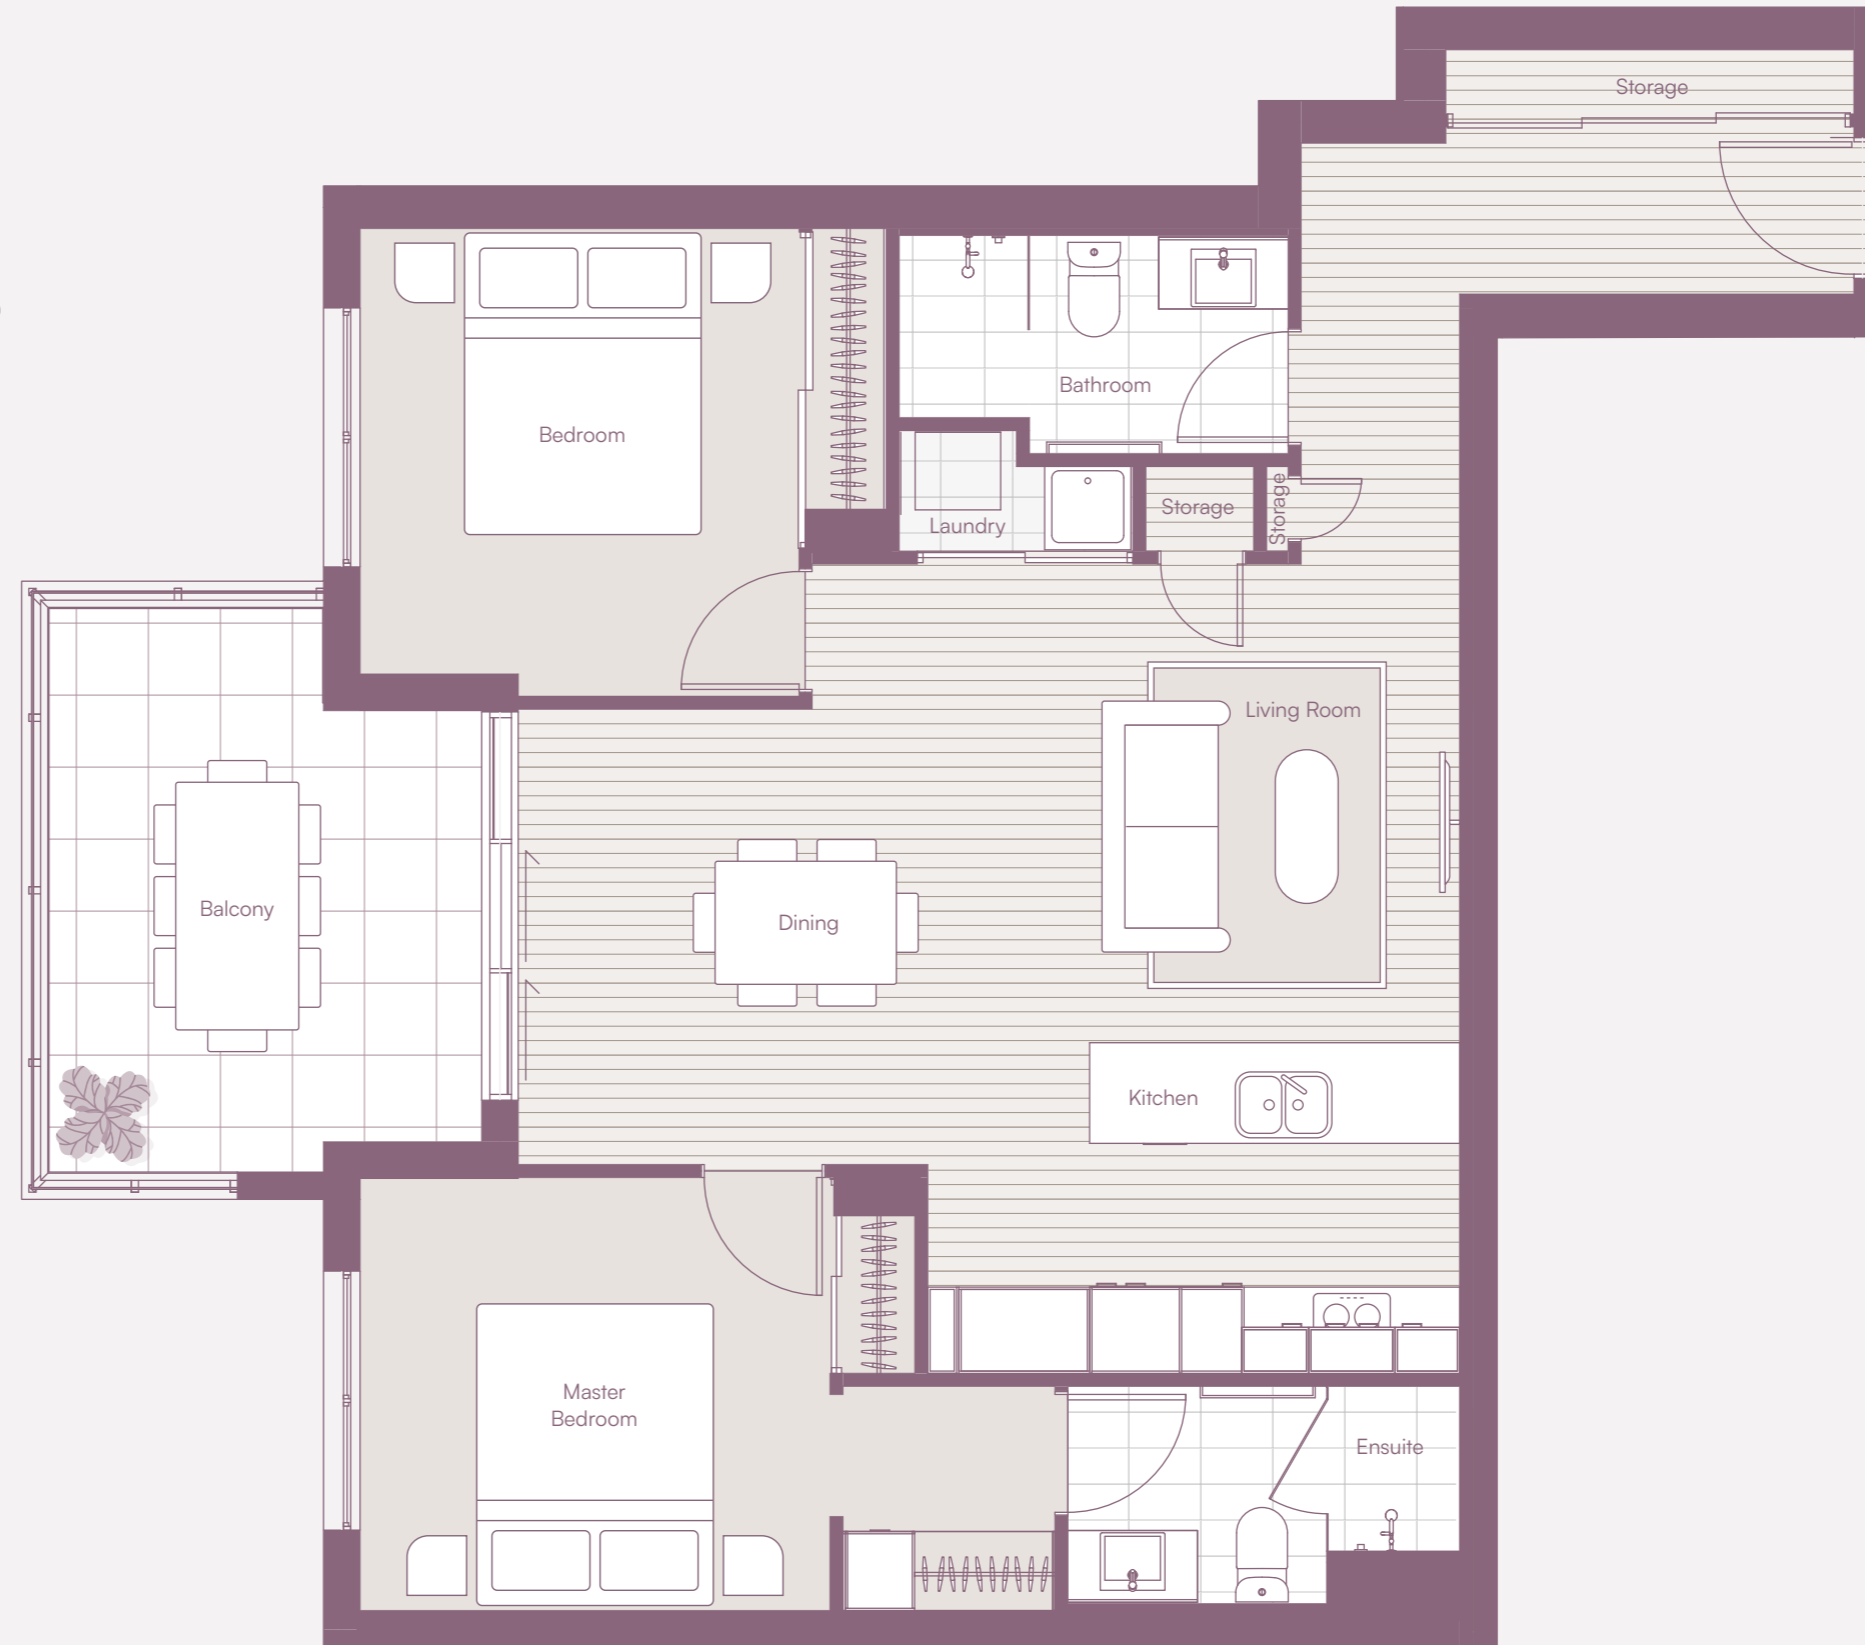

FAIRWAY

CARINDALE

Apartment 218

2 BED TYPE B

Internal m ²	81
External m ²	13
Total m ²	94

Apartment	Level
218	Level 4

Start your journey today
 1300 324 792 • fairwaycarindale.com.au

reside
 COMMUNITIES