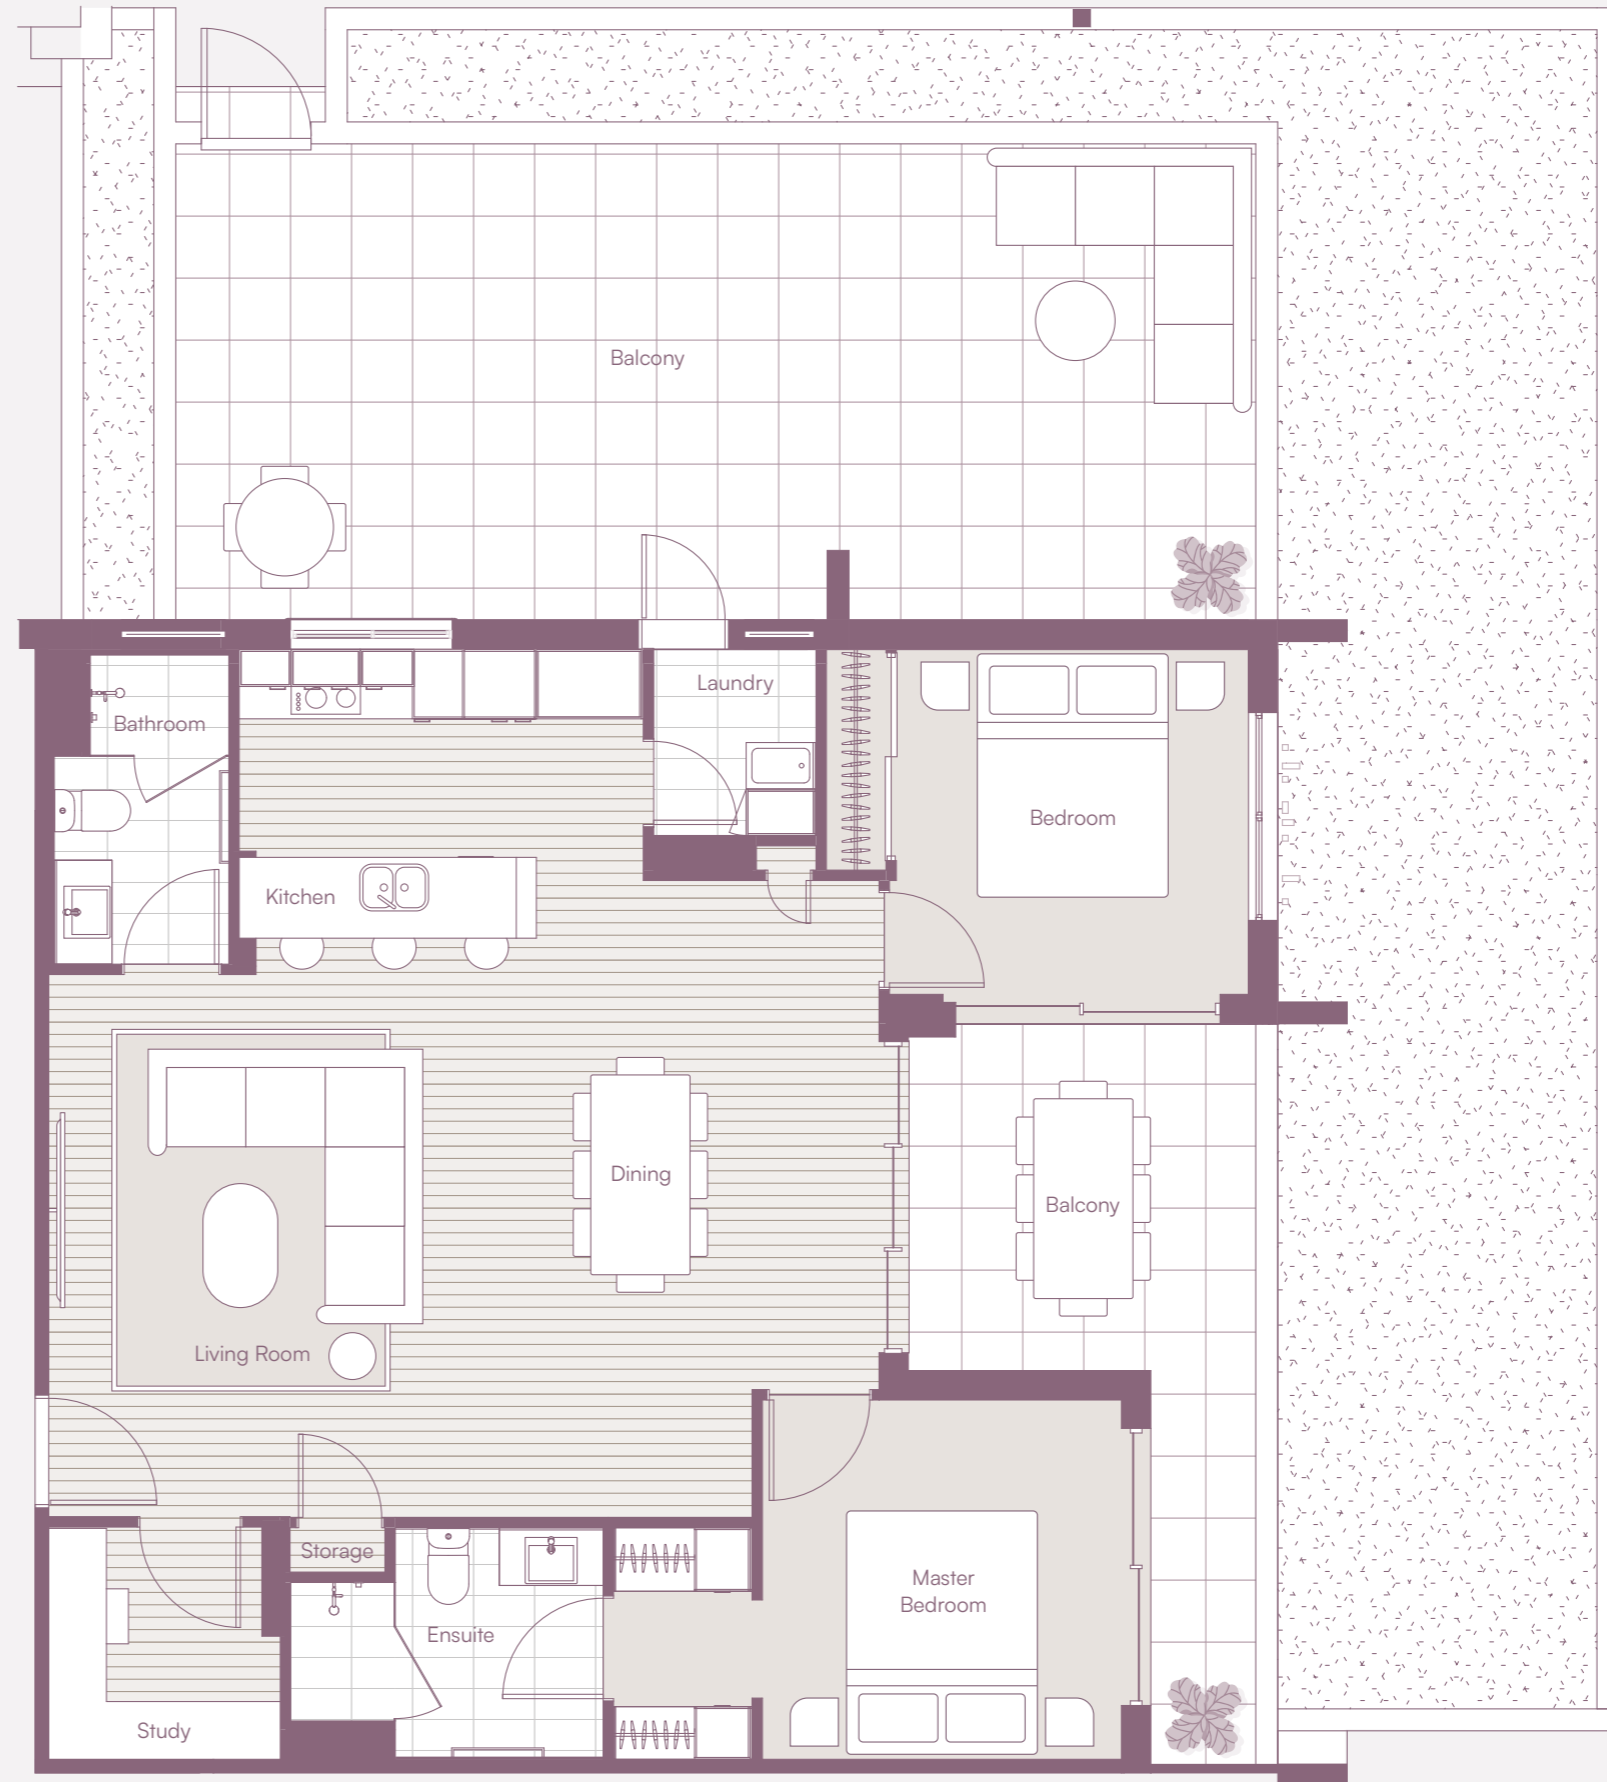

FAIRWAY

CARINDALE

Apartment 209

2 BED + STUDY TYPE I

2 2 1 1

Internal m² 90
External m² 55
Total m² 145

Apartment	Level
209	Level 3

⊖ N

Start your journey today
1300 324 792 • fairwaycarindale.com.au

reside
COMMUNITIES