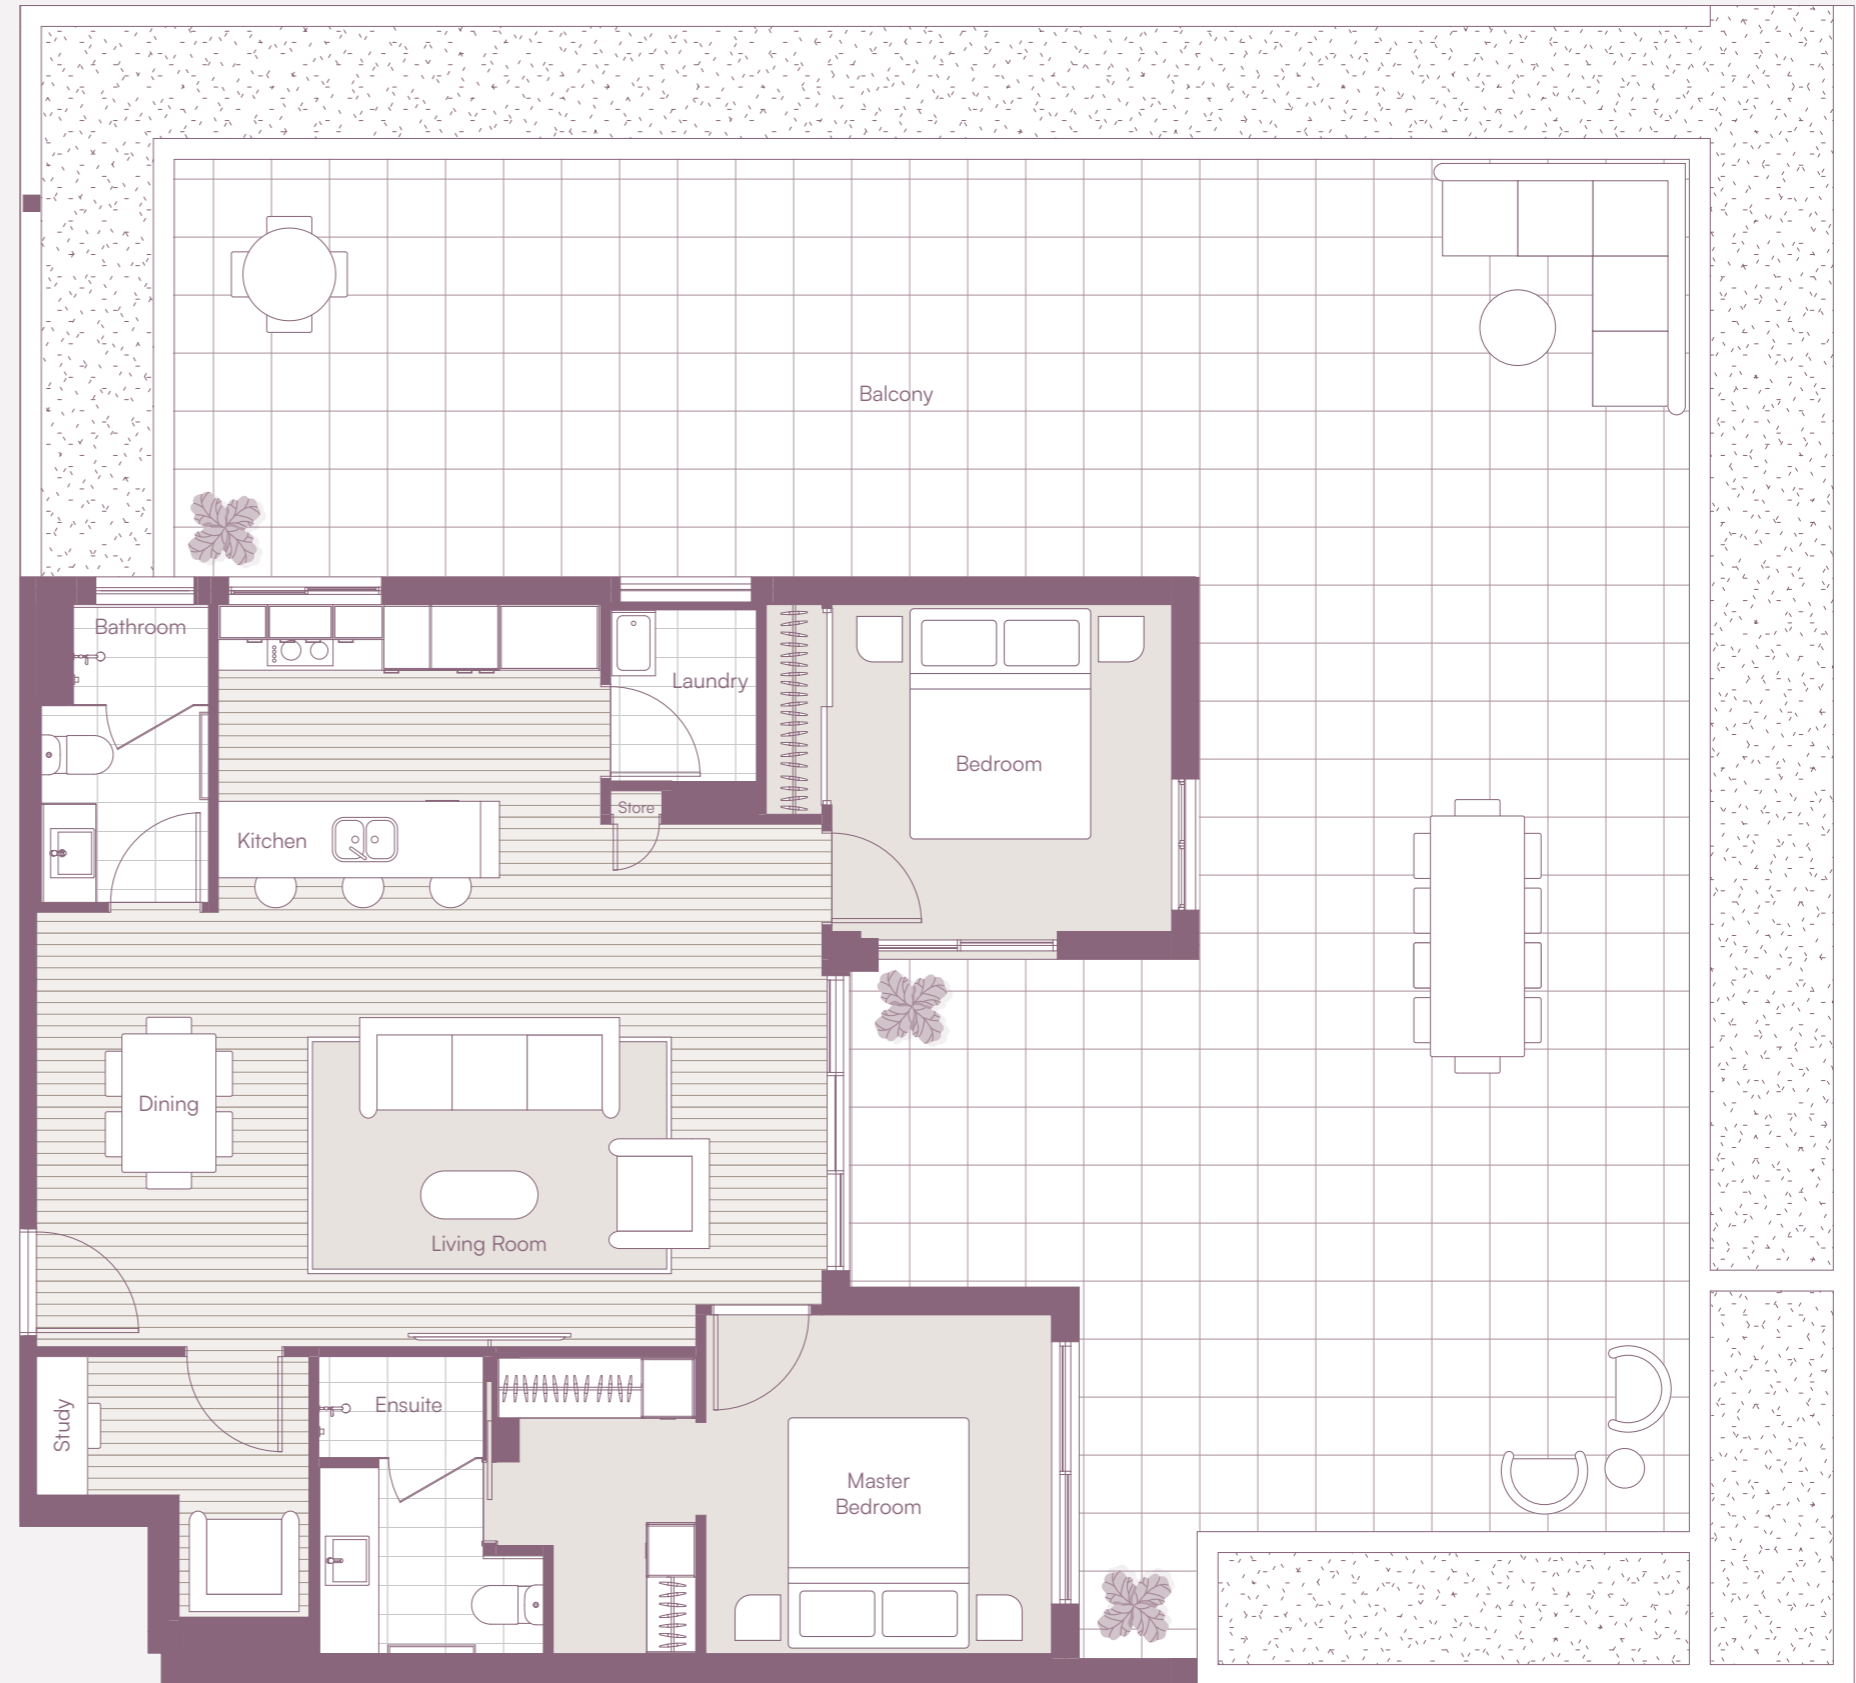

FAIRWAY

CARINDALE

Apartment 107

2 BED + STUDY TYPE J

Internal m ²	89
External m ²	115
Total m ²	204

Apartment	Level
107	Level 1

Start your journey today
 1300 324 792 • fairwaycarindale.com.au

reside
 COMMUNITIES